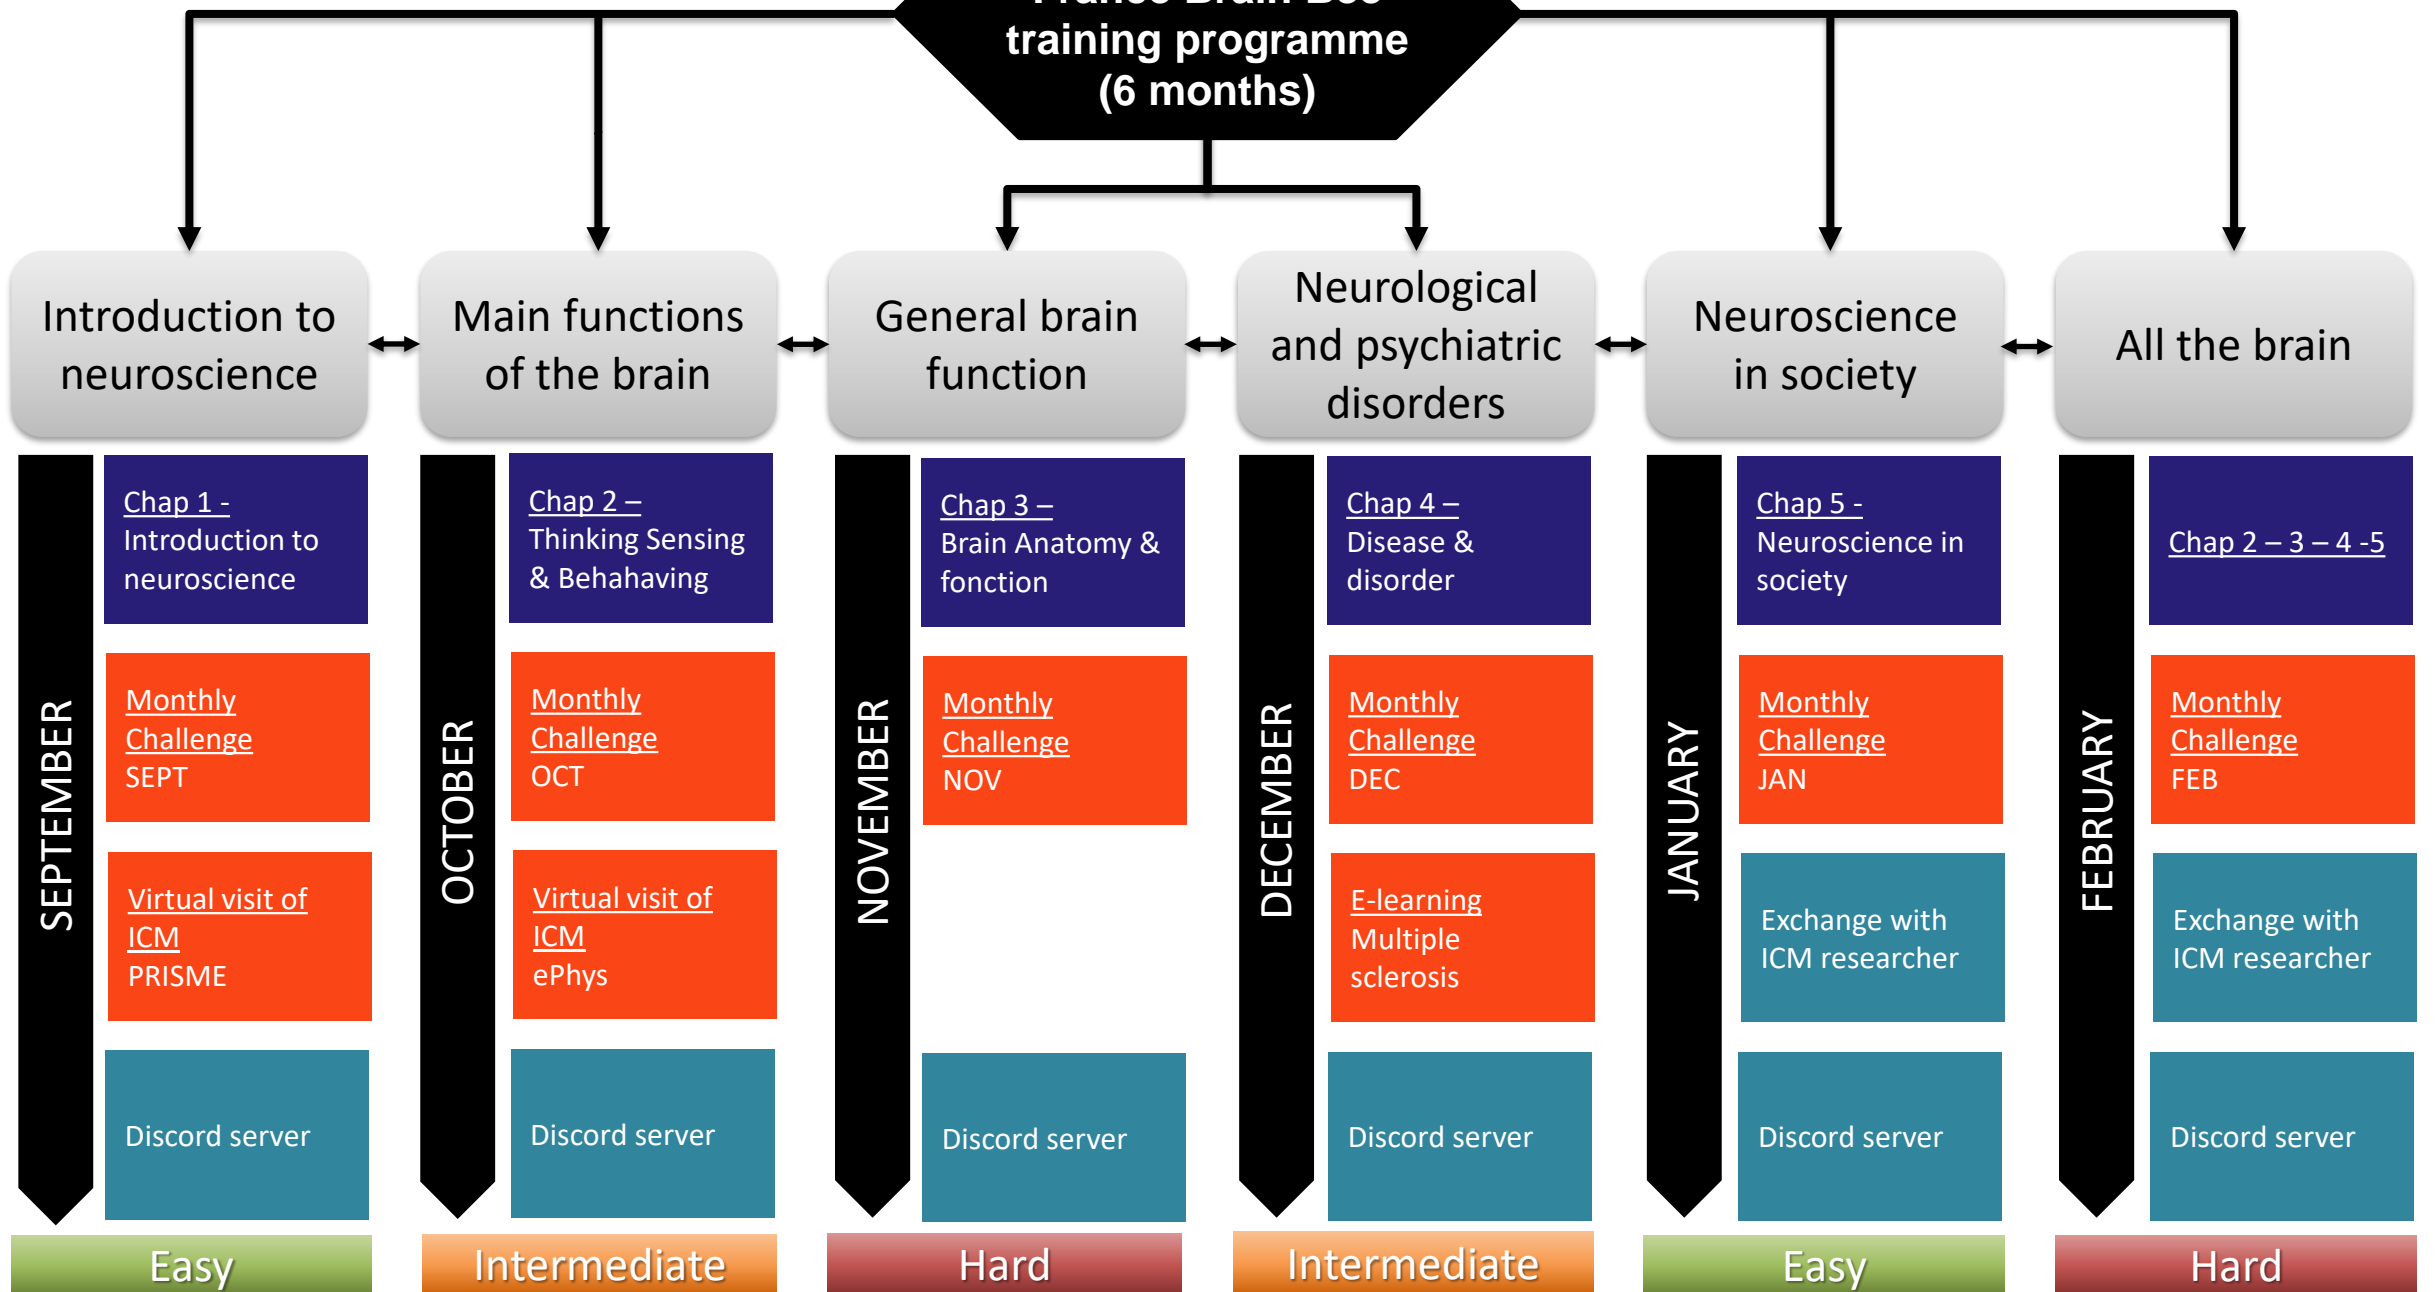

# Structure of the France Brain Bee training programme (6 months)

<b>LEGEND</b>	<b>CONTENT STUDY RESSOURCE</b>
	<b>APPLICATION</b> <small>Available only after registration</small>
	<b>NETWORK</b>

**All time :**  
FlashCard on the vocabulary for France Brain Bee  
Available only after registration

To go to the competition registration page France Brain Bee [Click here](#)

To see the programme in detail [Click here](#)